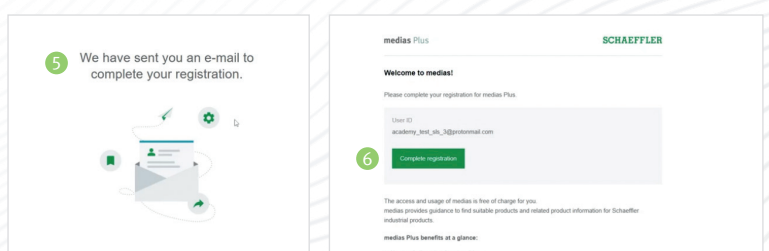

Enter your e-mail address (2).

Read and accept our terms of use (3).

You may also agree that Schaeffler may use your personal profile to provide personalized information.

Click on “Register for free” (4).

You will receive a welcome e-mail from medias to complete your registration (5).

Please click on the “Complete registration” button in the e-mail you received (6).

 **Schaeffler medias:** Medias is a Schaeffler platform that provides documentation and tools for Schaeffler products and services.

3 Complete your account

Check the box “I would like to gain access to the Schaeffler Training Campus...” (7).

Please note that the “Company details” (8) are now extended with some very important information to be defined.