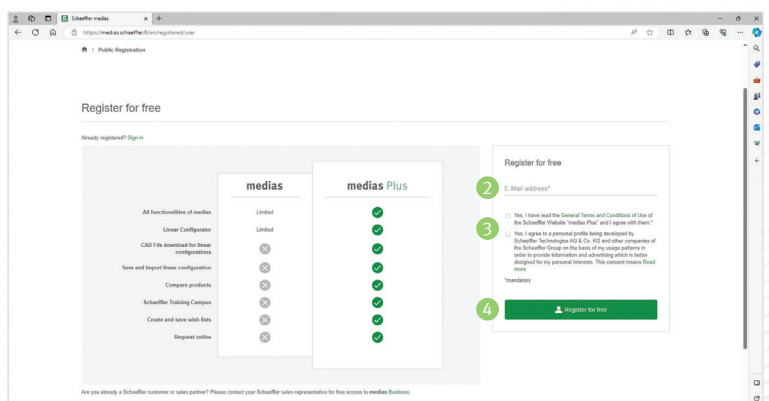

You can register using your browser, tablet or smartphone. Below you will find instructions on how to create a medias account with your browser.

1 How to find medias

The address for the medias website is:

<https://medias.schaeffler.com>

Please note that cookies must be accepted.

Select your country.

2 Registration on medias

Click on “Register for free” (1).

By registering with medias, you will have a medias Plus user account.

Enter your e-mail address (2).

Read and accept our terms of use (3).

You may also agree that Schaeffler may use your personal profile to provide personalized information.

Click on “Register for free” (4).