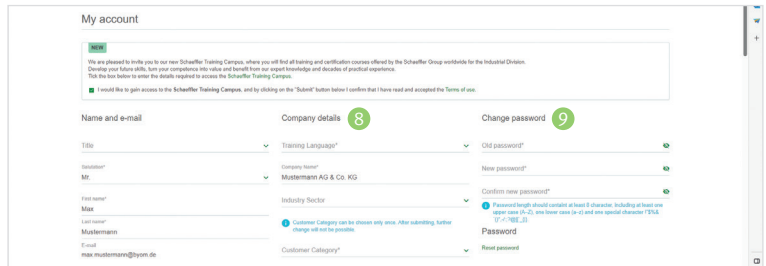

Enter your e-mail address (2).

Read and accept our terms of use (3).

You may also agree that Schaeffler may use your personal profile to provide personalized information.

Click on “Register for free” (4).

You will receive a welcome e-mail from medias to complete your registration (5).

Please click on the “Complete registration” button in the e-mail you received (6).

 **Schaeffler medias:** Medias is a Schaeffler platform that provides documentation and tools for Schaeffler products and services.

3 Complete your account

Check the box “I would like to gain access to the Schaeffler Training Campus...” (7).

Please note that the “Company details” (8) are now extended with some very important information to be defined.